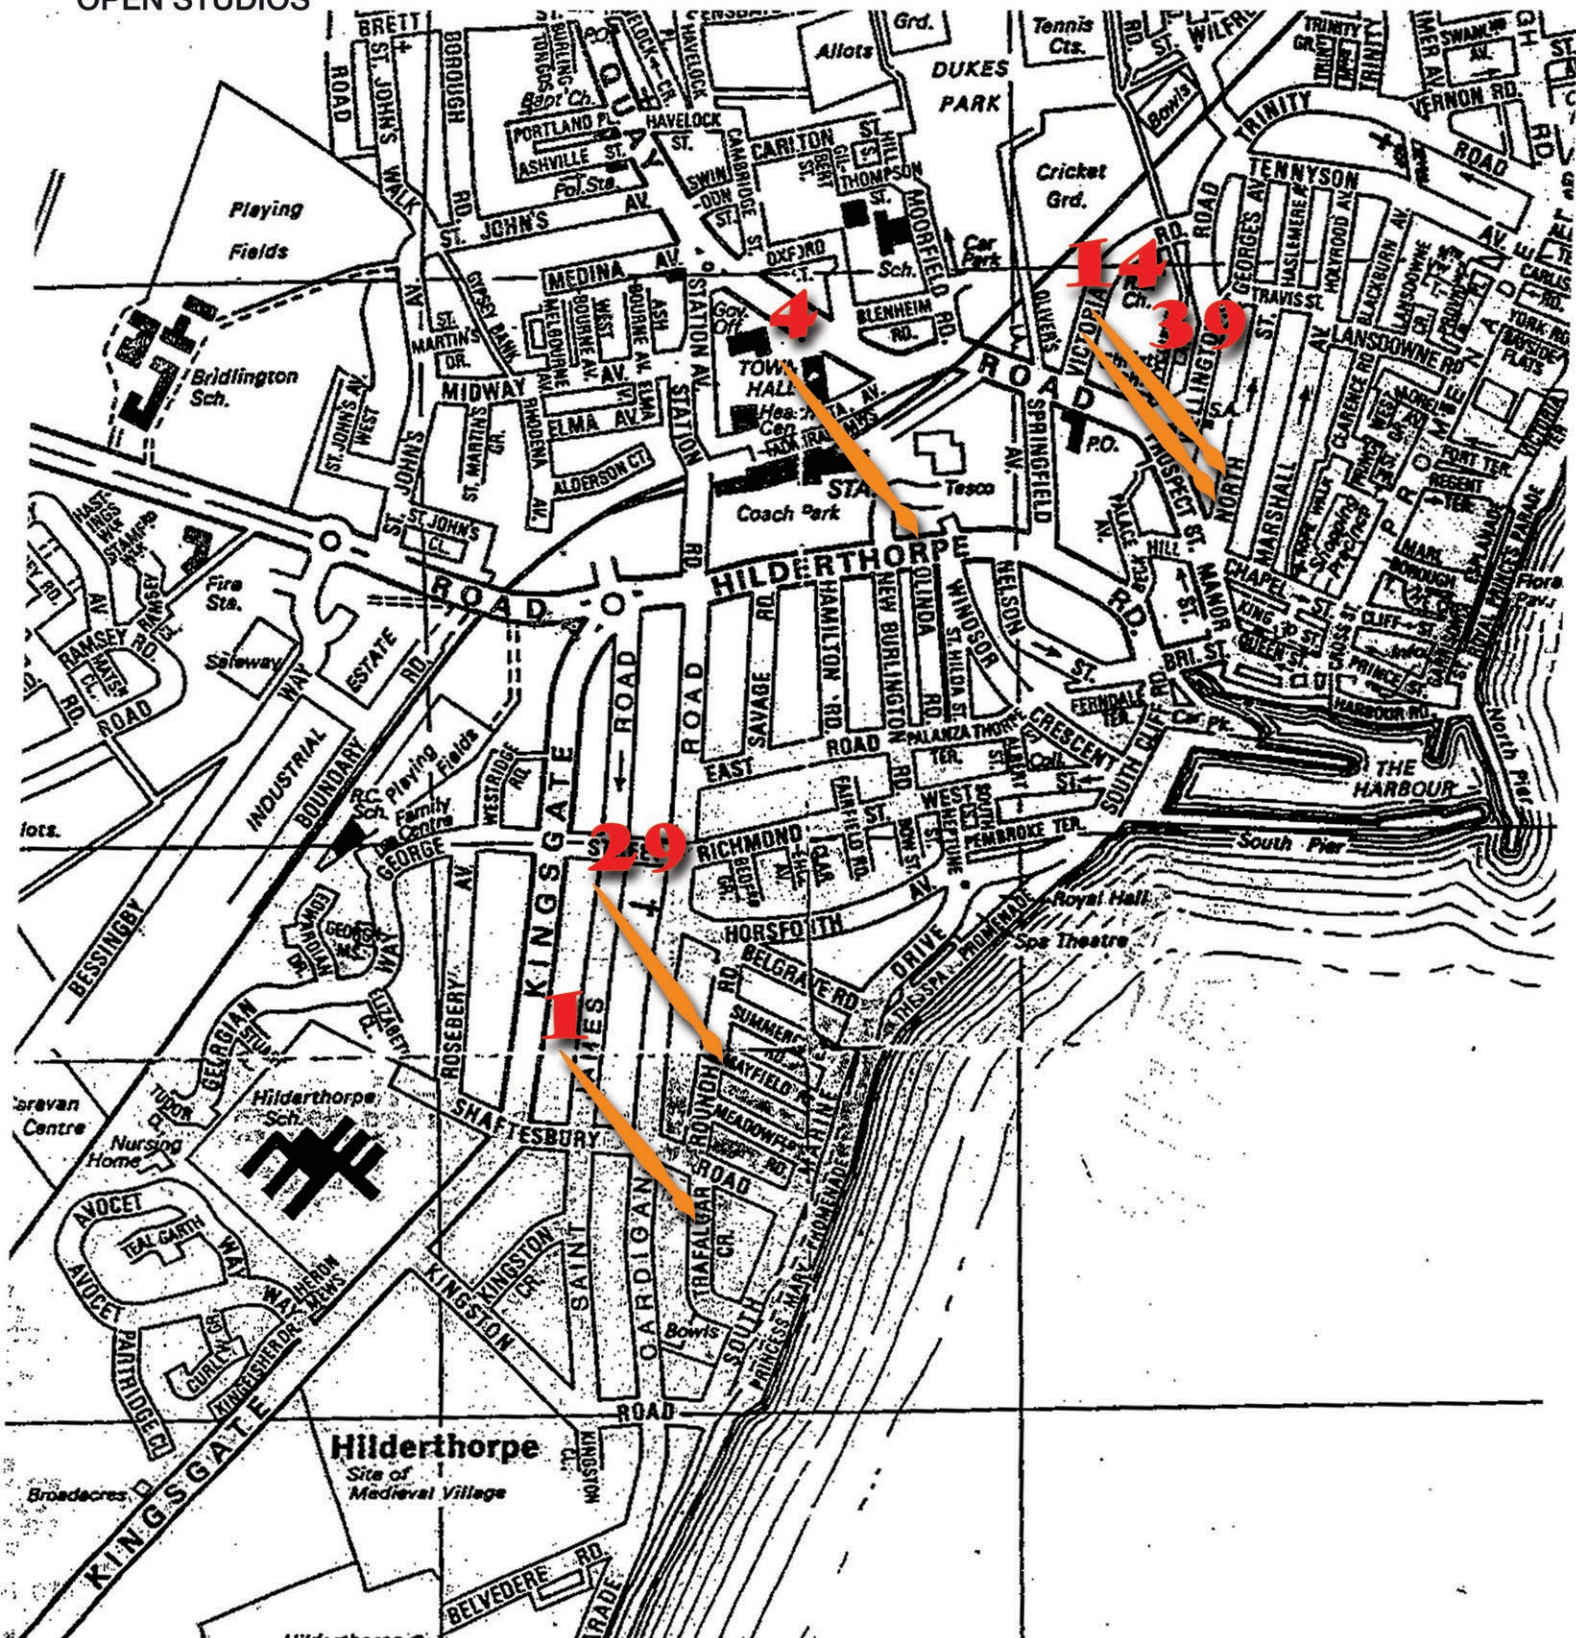

# BRIDLINGTON STREET MAP

- 1.** Rosemary Abrahams - 15 Trafalgar Crescent, Bridlington, YO15 3NR
- 4.** Leanne Broadbent - 84 Hilderthorpe Road, Bridlington, YO15 3BQ
- 14 & 39** Nigel Folds & Ken Shaw - Prospect Studio, North Street, Bridlington, YO15 2AJ
- 29.** Anna Kirk-Smith - 6 Mayfield Road, Bridlington, YO15 3LE